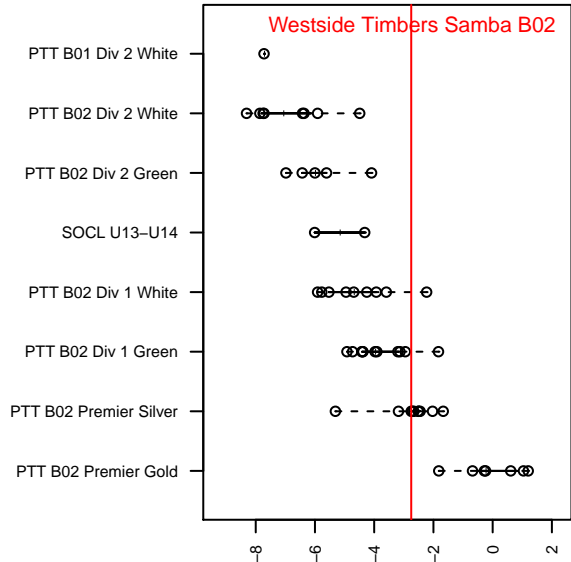

Westside Timbers Samba B02

Westside Timbers
 Beaverton, OR
 B02 total strength=974
 attack=2.81 defense=1.19
 fall league = PTT B02 Premier Silver
 spr league = Spr OYS B02 Premier White

alt names used:
 Westside Timbers B02 Samba
 WT B02 Samba
 Westside Timbers B02 Samba
 WT B02 Samba
 Westside Timbers B02 Samba
 Westside Timbers B02 Samba
 Westside Timbers B02 Samba

Venues played:
 2015 Clash At the Border Platinum U13
 2015 Seattle United Cup BU13
 2015 Beaverton Cup BU13 Gold
 2015 Mt Hood Challenge U13
 2015 SX Cup U14
 2015 PTT B02 Premier Silver
 2015 Spr OYS B02 Premier White
 2015 OYS State Cup B02

**attack and defense variance (black dot)
relative to other teams
and top 10 in region**

**attack and defense rating
relative to others at age
and all opponents in last 13 months**

Performance relative to 13 month average