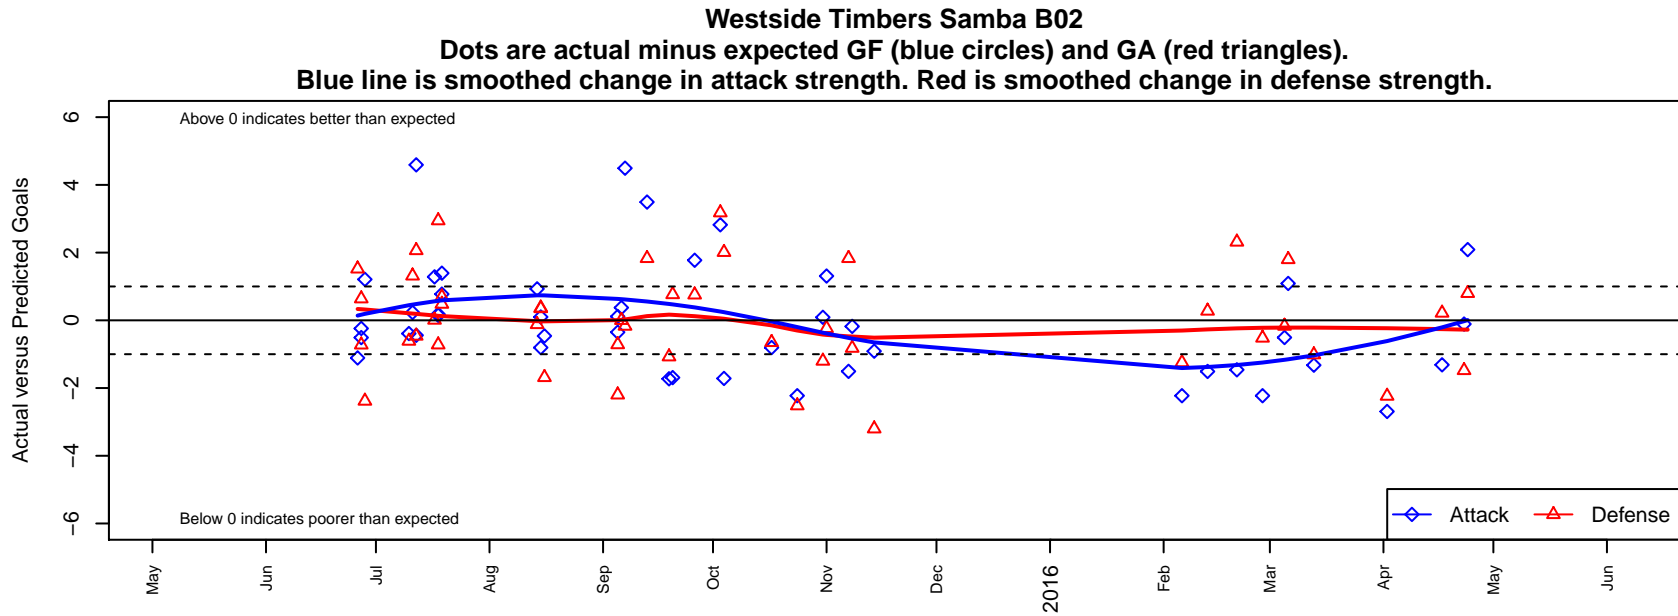

Westside Timbers Samba B02

Westside Timbers
 Beaverton, OR
 B02 total strength=974
 attack=2.81 defense=1.19
 fall league = PTT B02 Premier Silver
 spr league = Spr OYS B02 Premier White

alt names used:
 Westside Timbers B02 Samba
 WT B02 Samba
 Westside Timbers B02 Samba
 WT B02 Samba
 Westside Timbers B02 Samba
 Westside Timbers B02 Samba
 Westside Timbers B02 Samba

**attack and defense variance (black dot)
relative to other teams
and top 10 in region**

**attack and defense rating
relative to others at age
and all opponents in last 13 months**

Performance relative to 13 month average