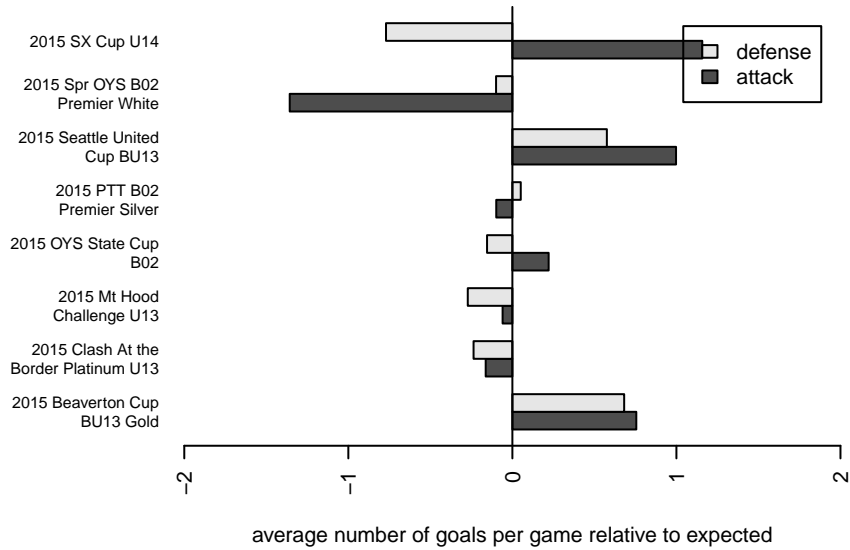

Westside Timbers Samba B02

Westside Timbers
 Beaverton, OR
 B02 total strength=974
 attack=2.81 defense=1.19
 fall league = PTT B02 Premier Silver
 spr league = Spr OYS B02 Premier White

alt names used:
 Westside Timbers B02 Samba
 WT B02 Samba
 Westside Timbers B02 Samba
 WT B02 Samba
 Westside Timbers B02 Samba
 Westside Timbers B02 Samba
 Westside Timbers B02 Samba

Venues played:
 2015 Clash At the Border Platinum U13
 2015 Seattle United Cup BU13
 2015 Beaverton Cup BU13 Gold
 2015 Mt Hood Challenge U13
 2015 SX Cup U14
 2015 PTT B02 Premier Silver
 2015 Spr OYS B02 Premier White
 2015 OYS State Cup B02

**attack and defense variance (black dot)
relative to other teams
and top 10 in region**

**attack and defense rating
relative to others at age
and all opponents in last 13 months**

Performance relative to 13 month average